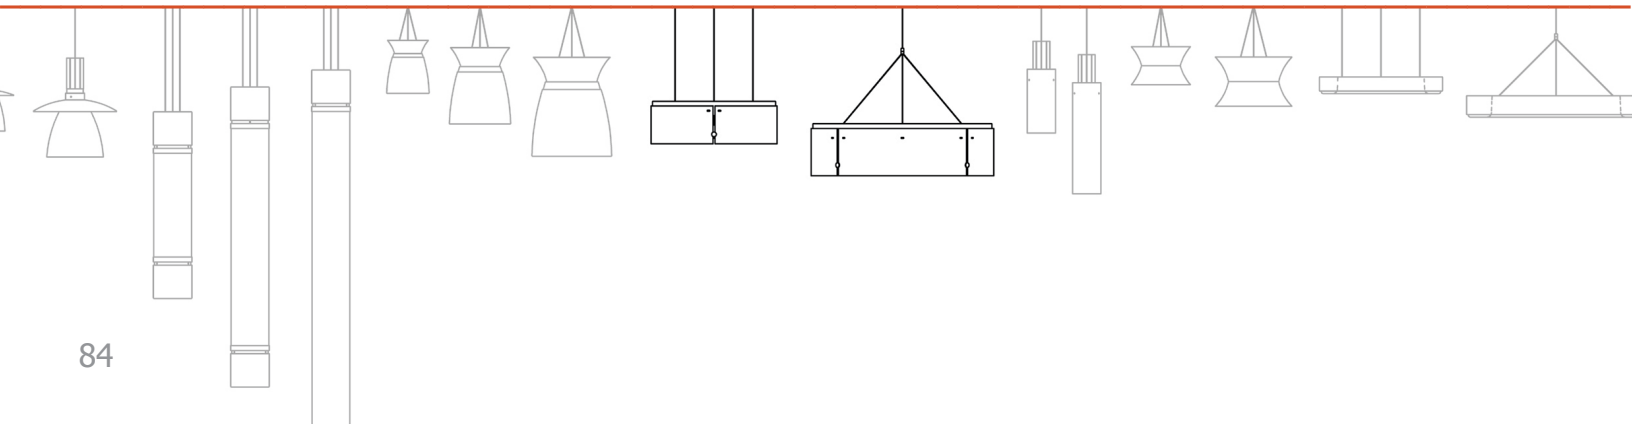

**P6726** 26.75" dia x 9" ht

**P6738** 38.75" dia x 11" ht

**P6748** 48.75" dia x 13" ht

Murad Corp HQ | Oculus Light Studio / Shubin + Donaldson Architects | Fotoworks - Benny Chan

**circ.us™**